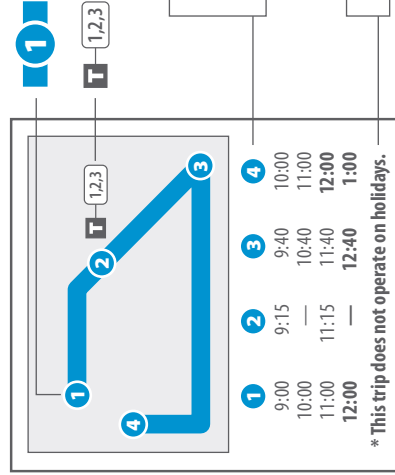

SUNDAY • FROM MIDTOWN

	2	3	4	5	6
	Midtown Target	University & 32nd	65th & Lancaster	Baseline & Geyer Springs	Walmart on Baseline
A.M.	—	—	8:29	8:37	8:52
	9:43	9:51	9:59	10:07	10:22
P.M.	11:13	11:21	11:29	11:37	11:52
	12:43	12:51	12:59	1:07	1:22
	2:13	2:21	2:29	2:37	2:52
	3:43	3:51	3:59	4:07	4:22

SUNDAY • TO MIDTOWN

	6	5	4	3	2
	Walmart on Baseline	Baseline & Geyer Springs	65th & Lancaster	University & 32nd	Midtown Target
A.M.	9:00	9:08	9:16	9:25	9:33
	10:30	10:38	10:46	10:55	11:03
P.M.	12:00	12:08	12:16	12:25	12:33
	1:30	1:38	1:46	1:55	2:03
	3:00	3:08	3:16	3:25	3:33
	4:30	4:38	4:46	—	—

All buses have video/audio monitoring, are ADA-accessible and are equipped with bike racks. Todo los buses tienen video y audio, son ADA-accesible y son equipados con portabicicletas.

INSTRUCCIONES/INSTRUCCIONES

The bus stops at this location at listed times. Look for column of times below the matching symbol in the schedule. (El bus para en este lugar según el itinerario. Mire la columna de tiempos de llegada de acuerdo al símbolo en el horario.)

Transfer point. Shows where this bus intersects with other routes that are available for transfer. (Lugar de transbordo. Muestra donde el bus interseca otras rutas para hacer transbordar.)

The timetable shows when the bus is scheduled to depart numbered timepoints. Departure times may vary and depend on traffic and weather conditions. Arrive at the bus stop about 5 minutes early to avoid missing the bus. (El itinerario muestra cuando el bus está programado para partir en los tiempos indicados. Los tiempos de salida de los buses pueden variar dependiendo de las condiciones del tráfico y del tiempo. Llegue a la parada del bus con 5 minutos de antelación para evitar perder el bus.)

Watch for special notes that appear at the bottom of the page. They are usually marked with an asterisk (*). (Ponga atención a las pequeñas notas en la parte inferior de la página. Estas están usualmente marcadas con asteriscos.)

501-375-1163 rrrmetro.org @rrmetro rrrmetro

River Cities Travel Center | 310 E. Capitol Ave., Little Rock

University / Mabelvale

- University of Arkansas – Little Rock
- University Shopping Center
- Town & Country Shopping Center
- Village Shopping Center
- The First Tee of Central Arkansas
- Little Rock Animal Village
- Mabelvale
- Midtown Target
- Doctors Building
- The Heights
- Forest Heights STEM Academy
- Catholic High School for Boys
- Park Plaza
- Midtowne Little Rock Shopping Center
- CHI St. Vincent Infirmiry
- Bale Elementary School

22