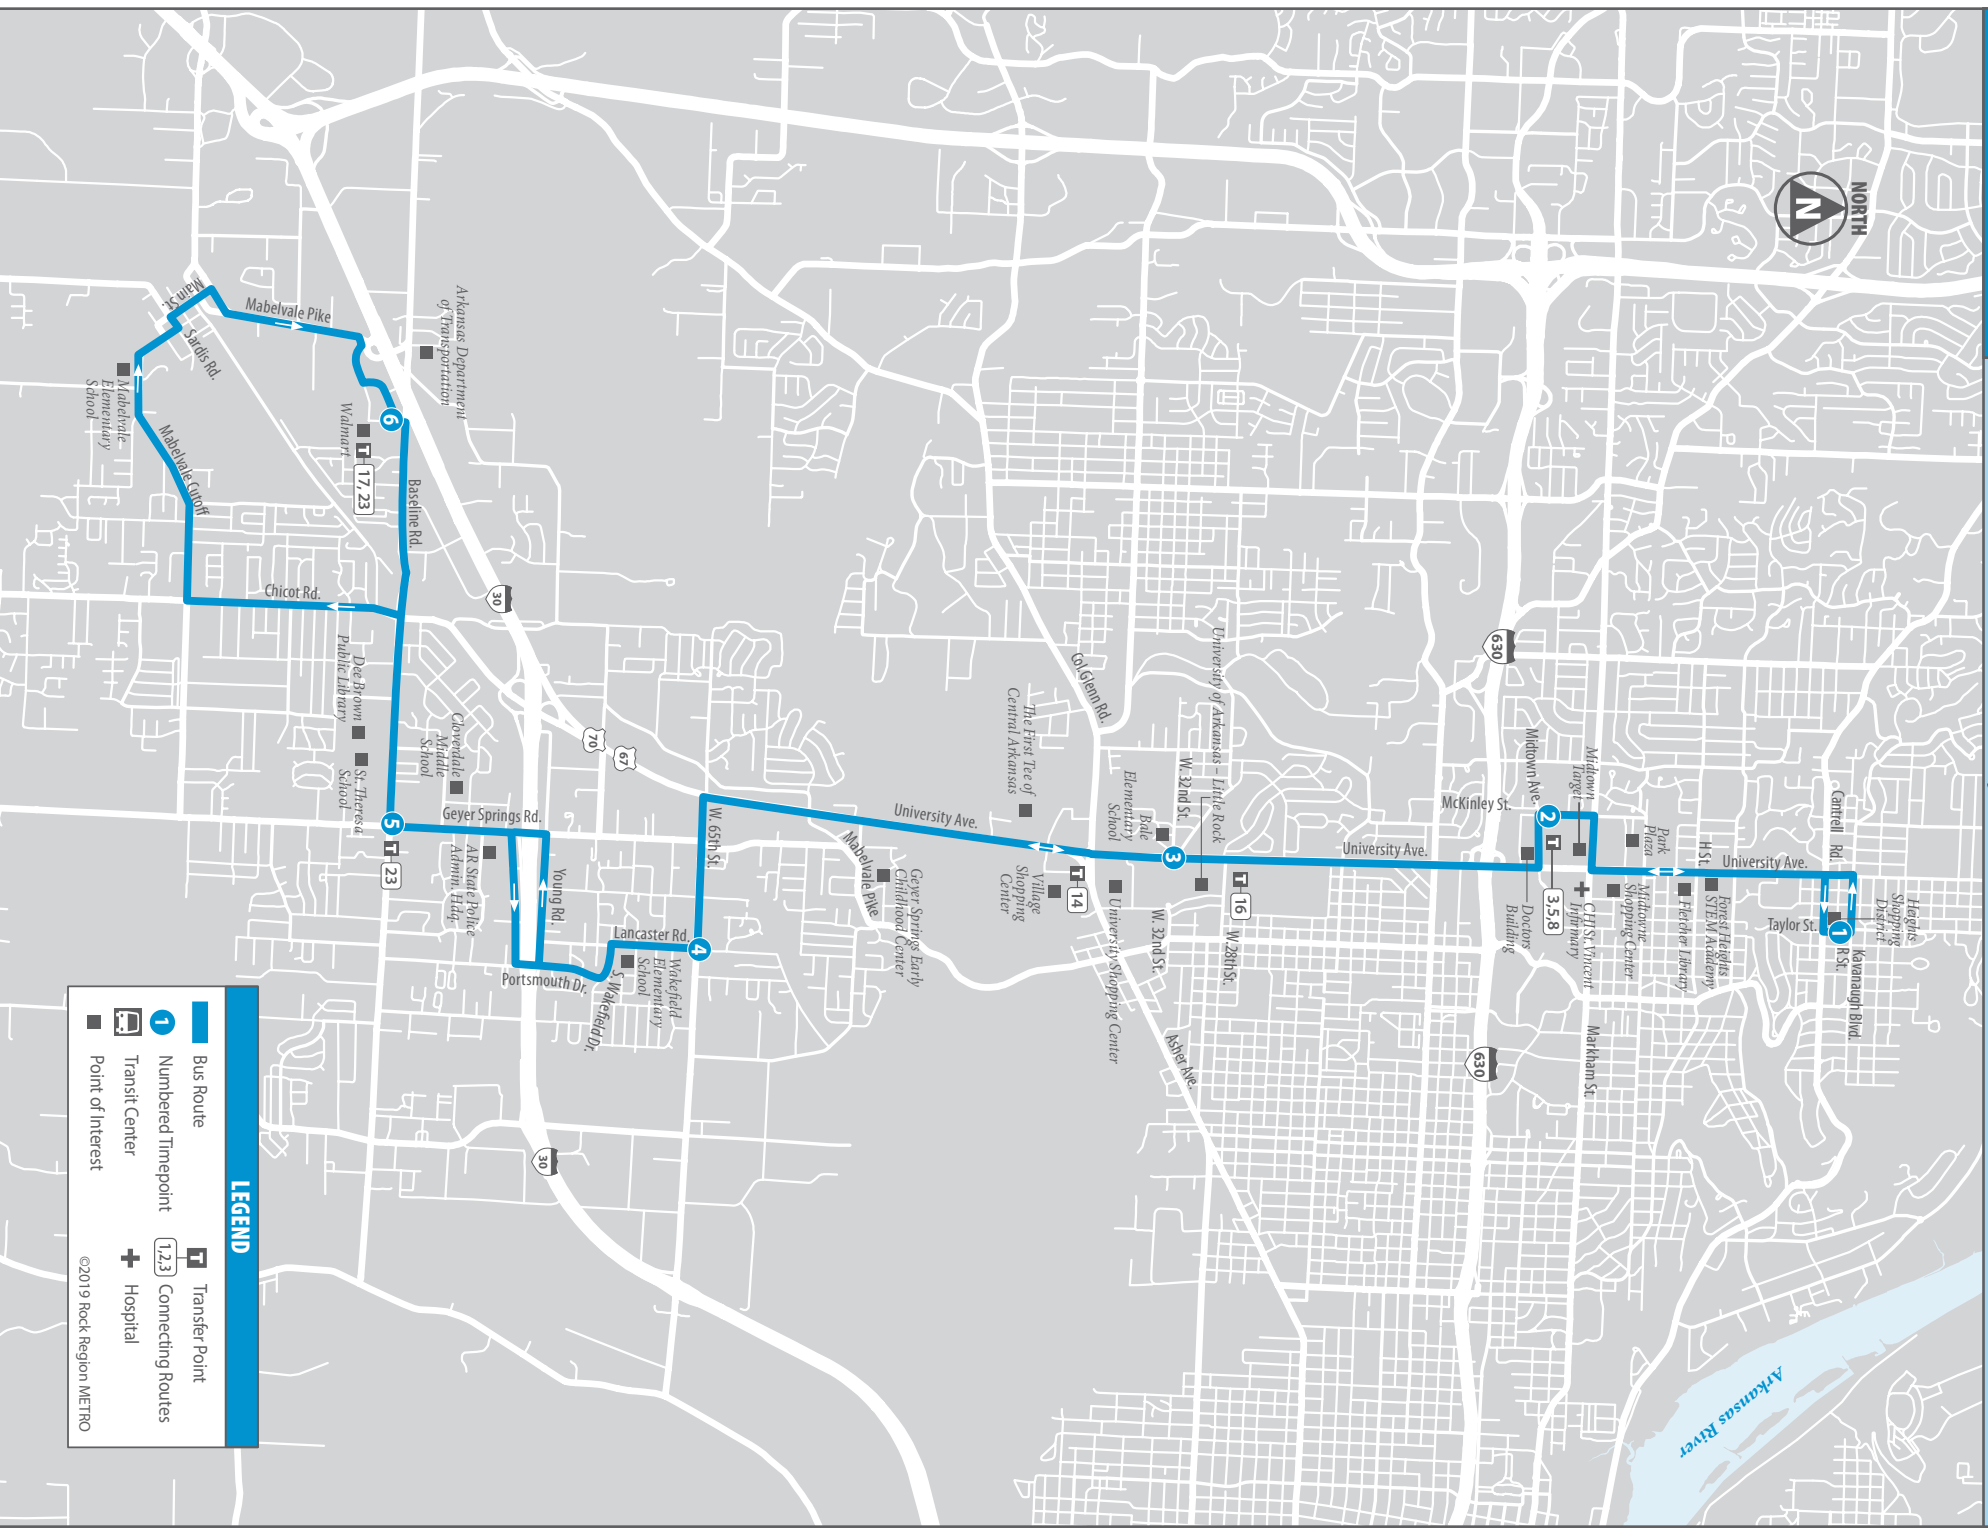

501-375-1163 rrrmetro.org @rrmetro rrrmetro

River Cities Travel Center | 310 E. Capitol Ave., Little Rock

University / Mabelvale

- University of Arkansas – Little Rock
- University Shopping Center
- Town & Country Shopping Center
- Village Shopping Center
- The First Tee of Central Arkansas
- Little Rock Animal Village
- Mabelvale
- Midtown Target
- Doctors Building
- The Heights
- Forest Heights STEM Academy
- Catholic High School for Boys
- Park Plaza
- Midtowne Little Rock Shopping Center
- CHI St. Vincent Infirmiry
- Bale Elementary School

22

Route 22

University Avenue / Mabelvale

MONDAY-FRIDAY • SOUTHBOUND

	1 Taylor & R Street	2 Midtown Target	3 University & 32nd	4 65th & Lancaster	5 Baseline & Geyer Springs	6 Walmart on Baseline
A.M.	—	—	—	—	—	—
	ARRIVE	DEPART	ARRIVE	DEPART	ARRIVE	DEPART
6:25	—	6:34	6:39	6:47	5:11	5:20
7:00	—	7:09	7:14	7:22	5:46	5:55
7:35	—	7:44	7:49	7:57	6:21	6:30
8:10	—	8:19	8:24	8:32	6:56	7:05
8:45	—	8:54	8:59	9:07	7:31	7:40
9:20	—	9:29	9:34	9:42	8:06	8:15
9:55	—	10:04	10:09	10:17	8:41	8:50
10:30	—	10:39	10:44	10:52	9:16	9:25
11:05	—	11:14	11:19	11:27	9:51	10:00
11:40	—	11:49	11:54	12:02	10:26	10:35
12:15	—	12:24	12:29	12:37	11:01	11:10
12:50	—	12:59	1:04	1:12	11:36	11:45
1:25	—	1:34	1:39	1:47	12:11	12:20
2:00	—	2:09	2:14	2:22	12:46	12:55
2:35	—	2:44	2:49	2:57	1:21	1:30
3:10	—	3:19	3:24	3:32	1:56	2:05
3:45	—	3:54	3:59	4:07	2:31	2:40
4:20	—	4:29	4:34	4:42	3:06	3:15
4:55	—	5:04	5:09	5:17	3:41	3:50
5:30	—	5:39	5:44	5:52	4:16	4:25
6:05	—	6:14	6:19	6:27	4:51	5:00
6:40	—	6:49	6:54	7:02	5:26	5:35
—	—	7:34	7:42	7:50	6:01	6:10
—	—	8:24	8:32	8:41	6:36	6:45
—	—	—	—	—	7:11	7:20
—	—	—	—	—	7:59	8:08
—	—	—	—	—	8:41	8:50