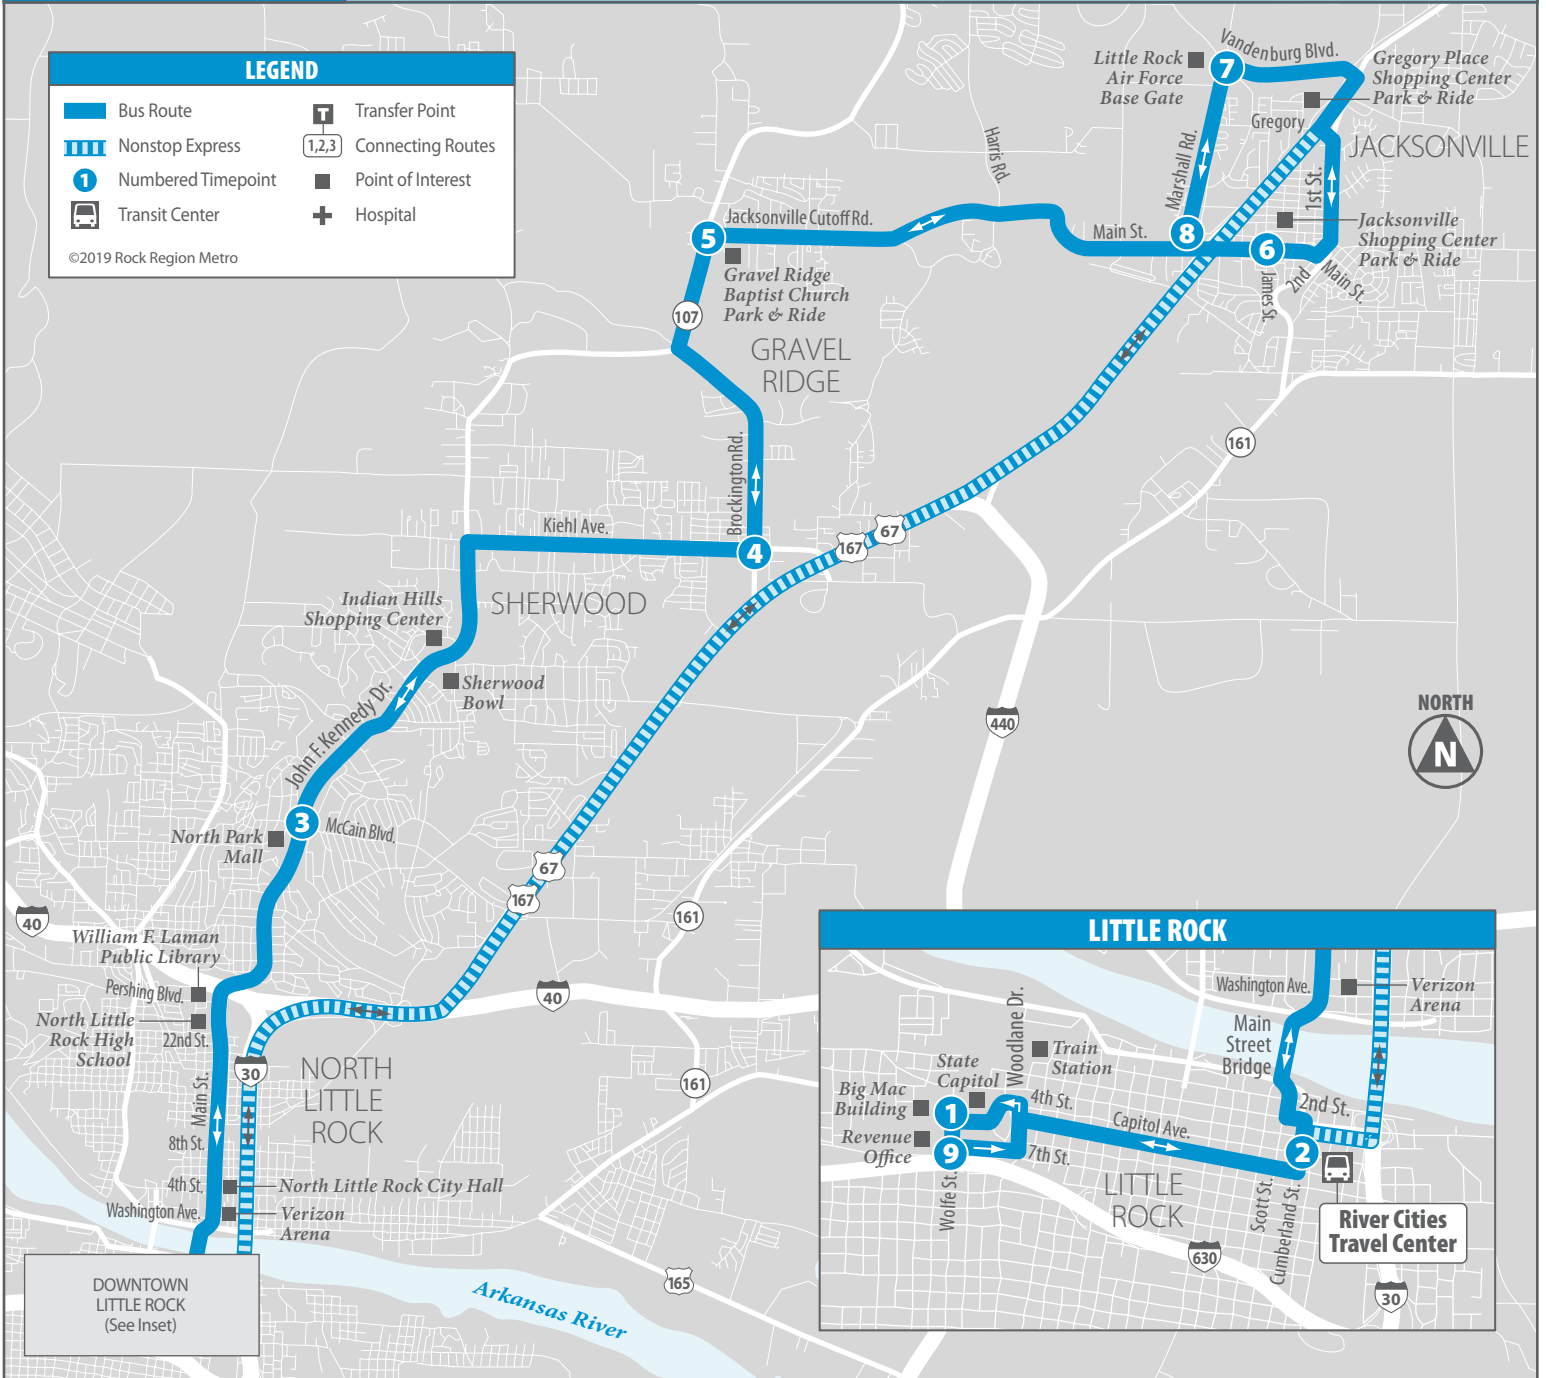

# Route 36

# Jacksonville / Sherwood Express

## LEGEND

-  Bus Route
-  Nonstop Express
-  Numbered Timepoint
-  Transit Center
-  Transfer Point
-  Connecting Routes
-  Point of Interest
-  Hospital

©2019 Rock Region Metro

DOWNTOWN  
LITTLE ROCK  
(See Inset)