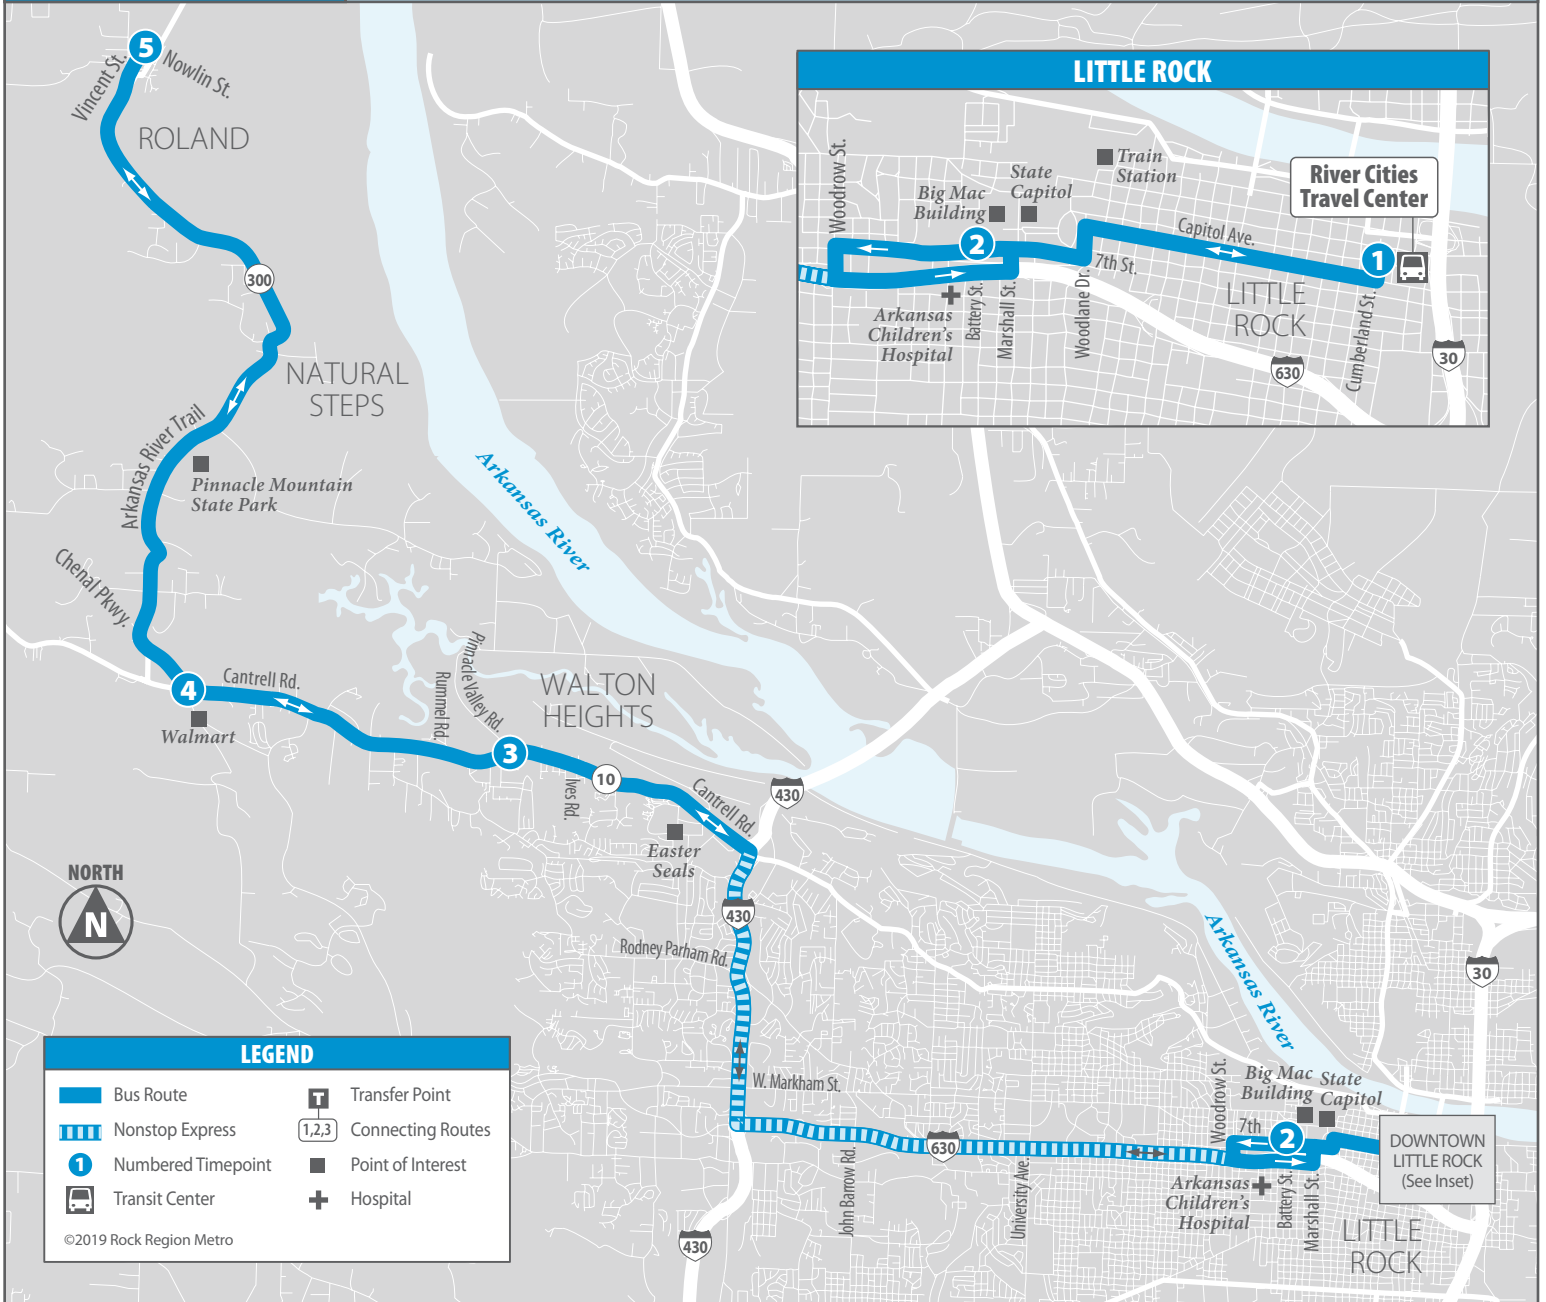

Route 25

Pinnacle Mountain Express

LEGEND

- | | |
|--------------------------------------------------------------------------------------------------------|-------------------------------------------------------------------------------------------------------|
|  Bus Route |  Transfer Point |
|  Nonstop Express |  Connecting Routes |
|  Numbered Timepoint |  Point of Interest |
|  Transit Center |  Hospital |