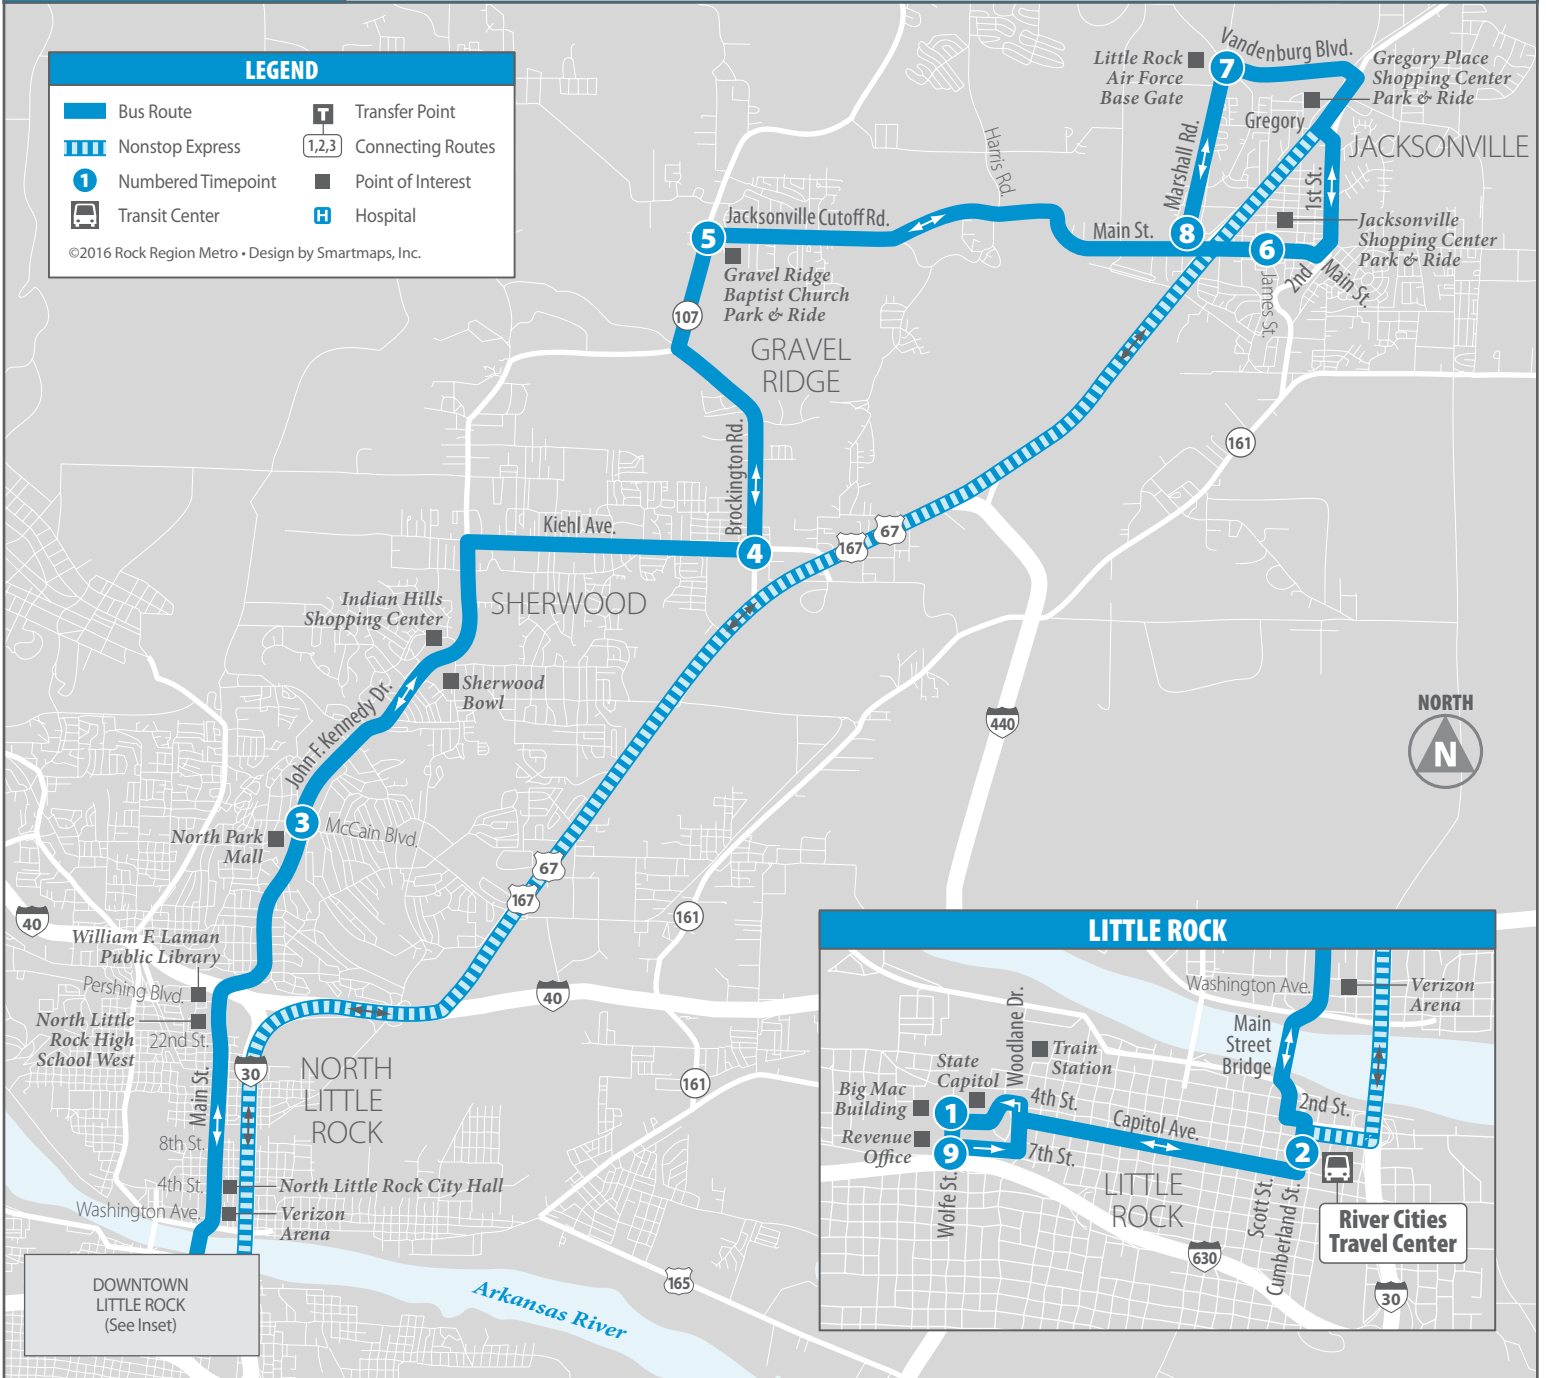

# Route 36

# Jacksonville / Sherwood Express

## LEGEND

-  Bus Route
-  Nonstop Express
-  Numbered Timepoint
-  Transit Center
-  Transfer Point
-  Connecting Routes
-  Point of Interest
-  Hospital

©2016 Rock Region Metro • Design by Smartmaps, Inc.

## LITTLE ROCK

DOWNTOWN  
LITTLE ROCK  
(See Inset)