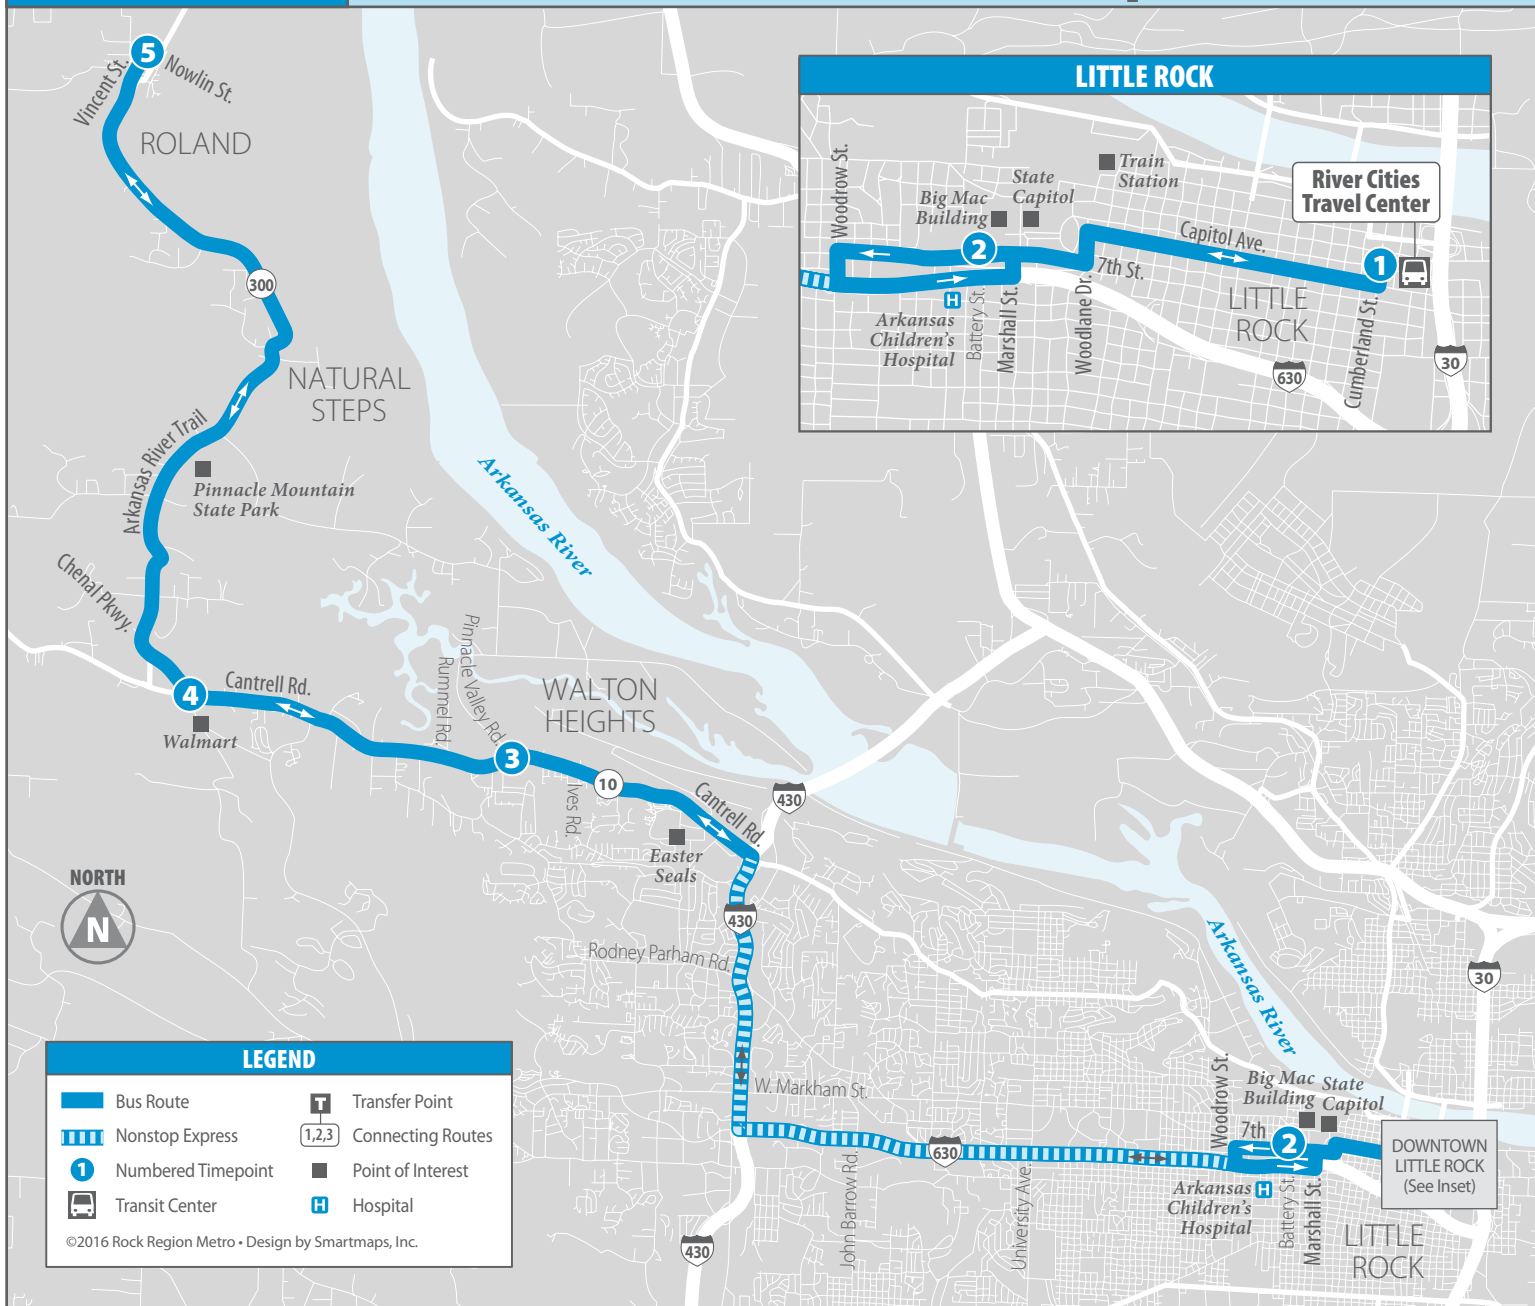

Route 25

Pinnacle Mountain Express

LEGEND

-  Bus Route
-  Nonstop Express
-  Numbered Timepoint
-  Transit Center
-  Transfer Point
-  Connecting Routes
-  Point of Interest
-  Hospital