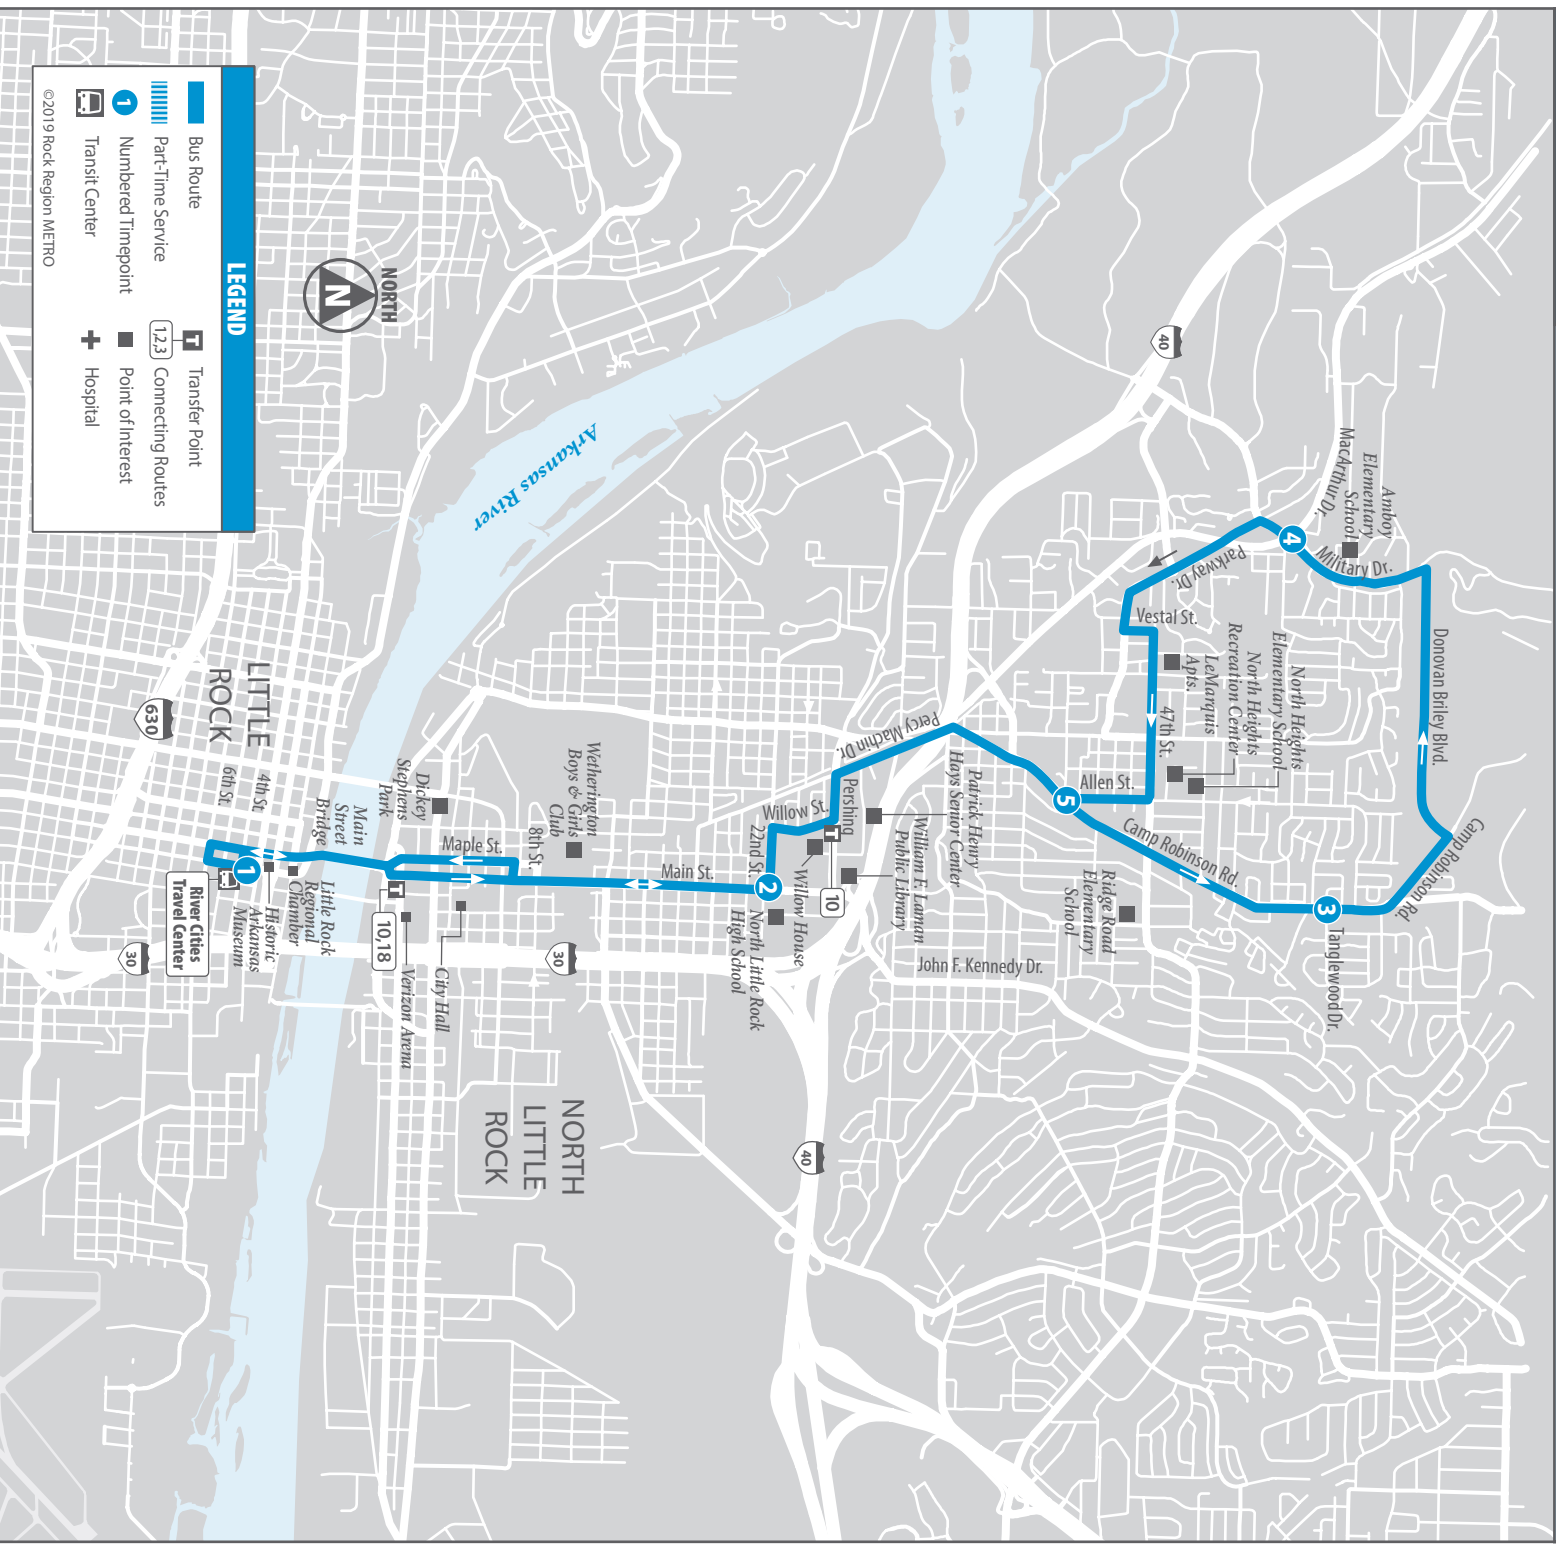

SATURDAY • FROM DOWNTOWN

	1 River Cities Travel Center	2 22nd & Main	3 Camp Robinson & Tanglewood
A.M.	— 6:10	5:24 6:21	5:34 6:31
	7:15 8:15	7:26 8:26	7:37 8:37
	9:15 10:15	9:26 10:26	9:37 10:37
P.M.	11:15 12:15	11:26 12:26	11:37 12:37
	1:15 2:15	1:26 2:26	1:37 2:37
	3:15 4:15	3:26 4:26	3:37 4:37
	5:15 6:20	5:26 6:31	5:37 6:42

SATURDAY • TO DOWNTOWN

	4 Military & MacArthur	5 Allen & Camp Robinson	2 22nd & Main	1 River Cities Travel Center
A.M.	5:40 6:37	5:48 6:45	5:55 6:52	6:05 7:02
	7:43 8:43	7:51 8:51	7:58 8:58	8:08 9:08
	9:43 10:43	9:51 10:51	9:58 10:58	10:08 11:08
P.M.	11:43 12:43	11:51 12:51	11:58 12:58	12:08 1:08
	1:43 2:43	1:51 2:51	1:58 2:58	2:08 3:08
	3:43 4:43	3:51 4:51	3:58 4:58	4:08 5:08
	5:43 6:48	5:51 6:56	5:58 7:03	6:08 —

Route 4

Levy / Amboy

LEGEND

- Bus Route
- Part-Time Service
- Numbered Timepoint
- Transfer Point
- Connecting Routes
- Point of Interest
- Hospital

©2019 Rock Region METRO

MONDAY-FRIDAY • FROM DOWNTOWN

- 1** River Cities Travel Center
- 2** 22nd & Main
- 3** Camp Robinson & Tanglewood

MONDAY-FRIDAY • TO DOWNTOWN

- 4** Military & MacArthur
- 5** Allen & Camp Robinson
- 2** 22nd & Main
- 1** River Cities Travel Center

A.M.	5:39	5:47	5:55	6:05
	6:09	6:17	6:26	6:36
	7:12	7:20	7:29	7:39
	7:44	7:52	8:01	8:11
	8:14	8:22	8:31	8:41
	8:44	8:52	9:00	9:10
	9:44	9:52	10:00	10:10
	10:44	10:52	11:00	11:10
	11:44	11:52	12:00	12:10
P.M.	12:44	12:52	1:00	1:10
	1:44	1:52	2:00	2:10
	2:44	2:52	3:00	3:10
	3:14	3:22	3:30	3:40
	3:44	3:52	4:00	4:10
	4:14	4:22	4:31	4:41
	4:44	4:52	5:01	5:11
	5:14	5:22	5:30	5:40
	5:44	5:52	6:01	6:11
	6:14	6:22	6:31	6:41
	6:48	6:56	7:05	7:15
	7:14	7:22	7:31	7:41
	8:27	8:35	8:43	—