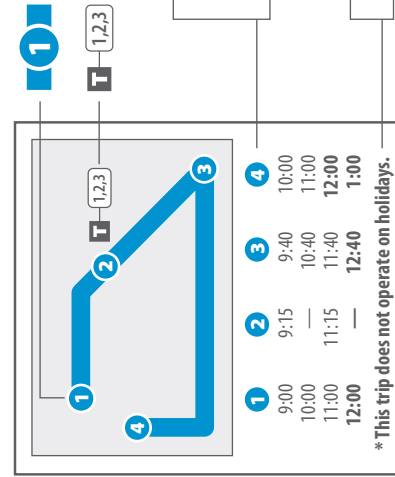

SATURDAY • FROM DOWNTOWN

	1 River Cities Travel Center	2 22nd & Main	3 Camp Robinson & Tanglewood
A.M.	— 6:10	5:24 6:21	5:34 6:31
	7:15 8:15	7:26 8:26	7:37 8:37
	9:15 10:15	9:26 10:26	9:37 10:37
P.M.	11:15 12:15	11:26 12:26	11:37 12:37
	1:15 2:15	1:26 2:26	1:37 2:37
	3:15 4:15	3:26 4:26	3:37 4:37
	5:15 6:20	5:26 6:31	5:37 6:42

SATURDAY • TO DOWNTOWN

	4 Military & MacArthur	5 Allen & Camp Robinson	2 22nd & Main	1 River Cities Travel Center
A.M.	5:40 6:37	5:48 6:45	5:55 6:52	6:05 7:02
	7:43 8:43	7:51 8:51	7:58 8:58	8:08 9:08
	9:43 10:43	9:51 10:51	9:58 10:58	10:08 11:08
P.M.	11:43 12:43	11:51 12:51	11:58 12:58	12:08 1:08
	1:43 2:43	1:51 2:51	1:58 2:58	2:08 3:08
	3:43 4:43	3:51 4:51	3:58 4:58	4:08 5:08
	5:43 6:48	5:51 6:56	5:58 7:03	6:08 —

NO SUNDAY SERVICE

All buses have video/audio monitoring, are ADA-accessible and are equipped with bike racks. Todo los buses tienen video y audio, son ADA-accesible y son equipados con portabicicletas.

INSTRUCCIONES/INSTRUCCIONES