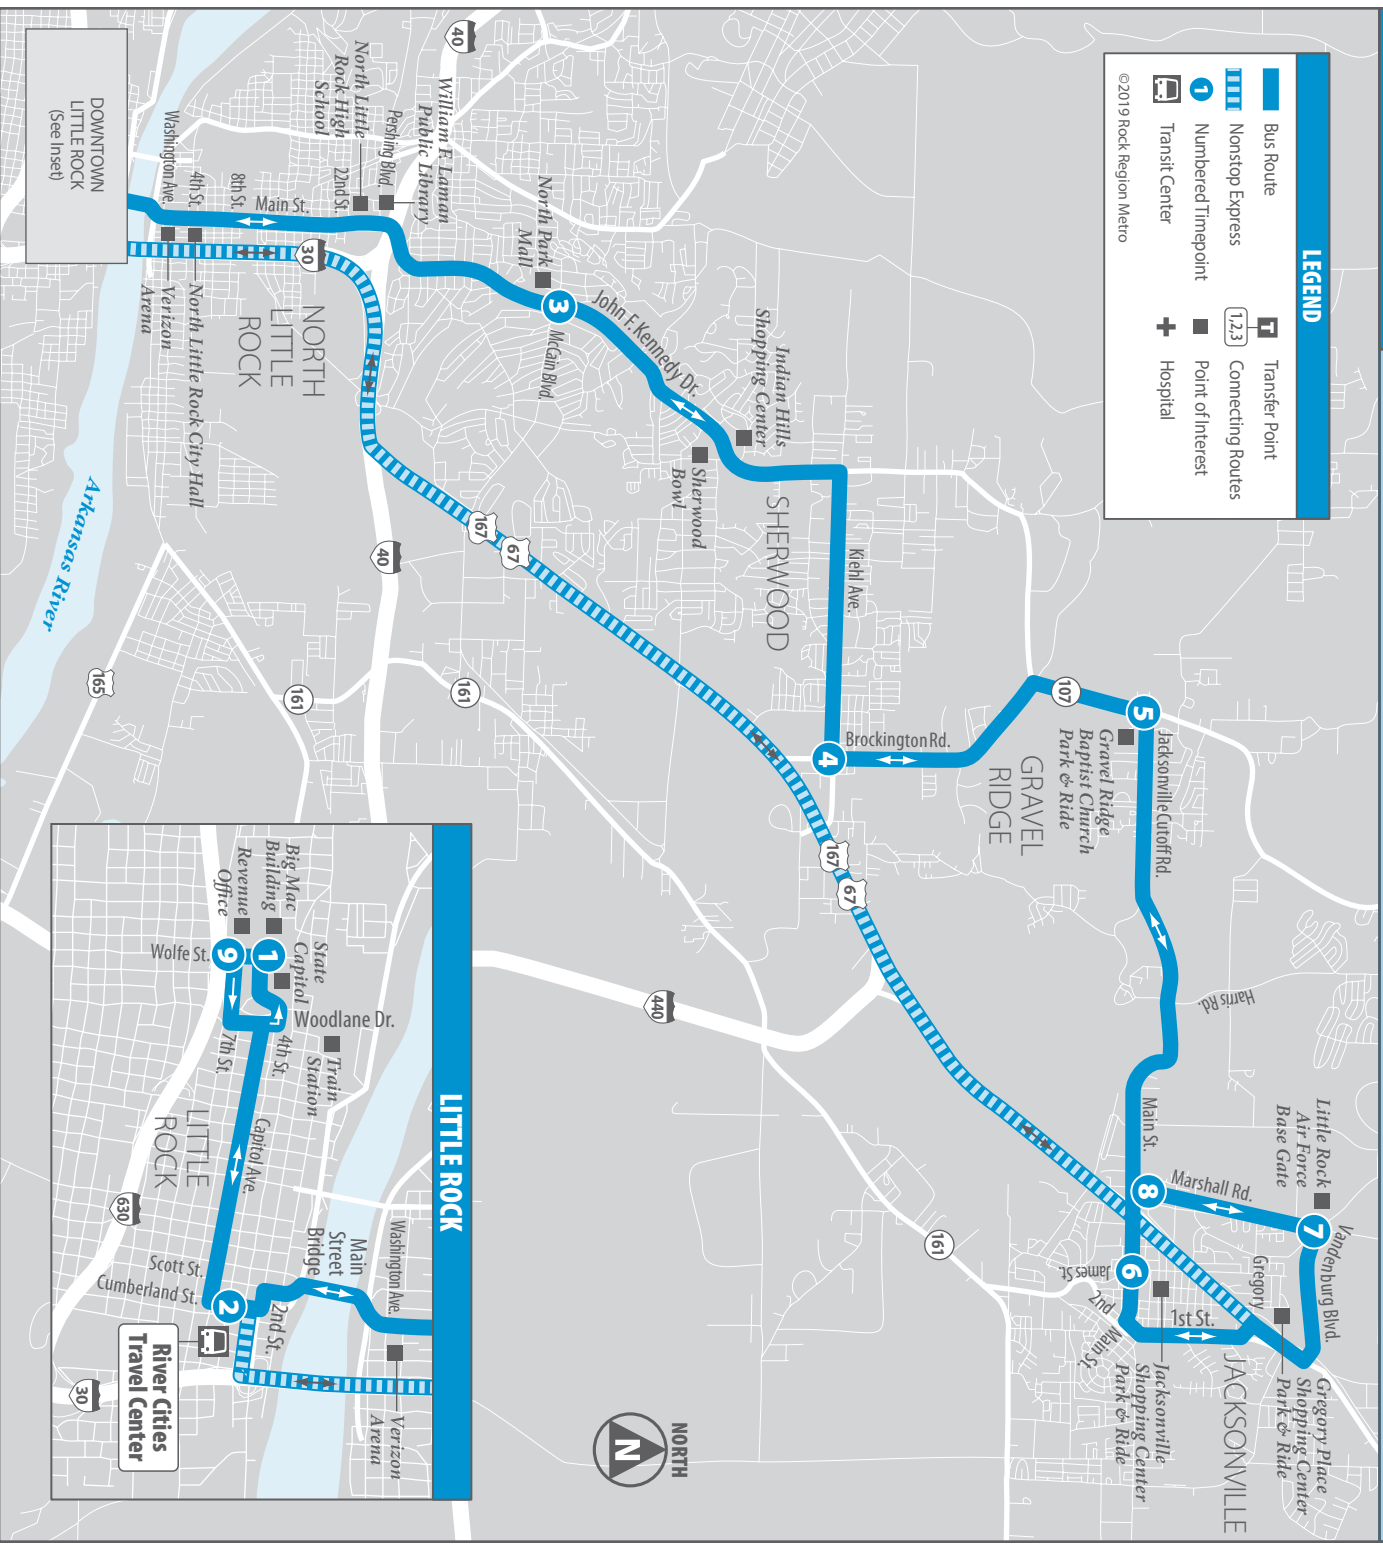

Transfer point. Shows where this bus intersects with other routes that are available for transfer. (Lugar de transbordo. Muestra donde el bus intersecta otras rutas para hacer transbordar.)

The timetable shows when the bus is scheduled to depart numbered timepoints. Departure times may vary and depend on traffic and weather conditions. Arrive at the bus stop about 5 minutes early to avoid missing the bus. (El itinerario muestra cuando el bus está programado para partir en los tiempos indicados. Los tiempos de salida de los buses pueden variar dependiendo de las condiciones del tráfico y del tiempo. Llegue a la parada del bus con 5 minutos de antelación para evitar perder el bus.)

501-375-1163 rrmetro.org @rrmetro rrmetro

River Cities Travel Center | 310 E. Capitol Ave., Little Rock

Jacksonville / Sherwood Express

- Gravel Ridge
- River Cities Travel Center
- Downtown Little Rock
- Gregory Place Shopping Center
- Jacksonville Shopping Center
- Arkansas State Capitol Building
- Little Rock Air Force Base
- Indian Hills Shopping Center
- North Park Mall

FIND A BUS:
DOWNLOAD THE METROtrack APP

36

Route 36

Jacksonville / Sherwood Express

MONDAY-FRIDAY • FROM DOWNTOWN TO JACKSONVILLE

1	2	3	4	5	6	7	8
Big Mac Building	River Cities Travel Center	JFK & McCain	Kiehl & Brockington	Jacksonville Cutoff & Hwy 107	Jacksonville Shopping Ctr.	Marshall & Vandenberg	Marshall & Main

A.M.	5:50	6:10	NONSTOP	NONSTOP	6:08		
—	—	—	—	—	6:28		
P.M.	4:35	4:51	5:05	5:19	5:35	5:45	5:48
—	—	—	—	—	—	—	—
	5:21	5:35	5:55	6:05	6:15	6:18	6:28
	6:20	6:34	6:54	7:04	7:14	7:17	

SEE OTHER SIDE FOR TRIPS FROM JACKSONVILLE TO DOWNTOWN LITTLE ROCK