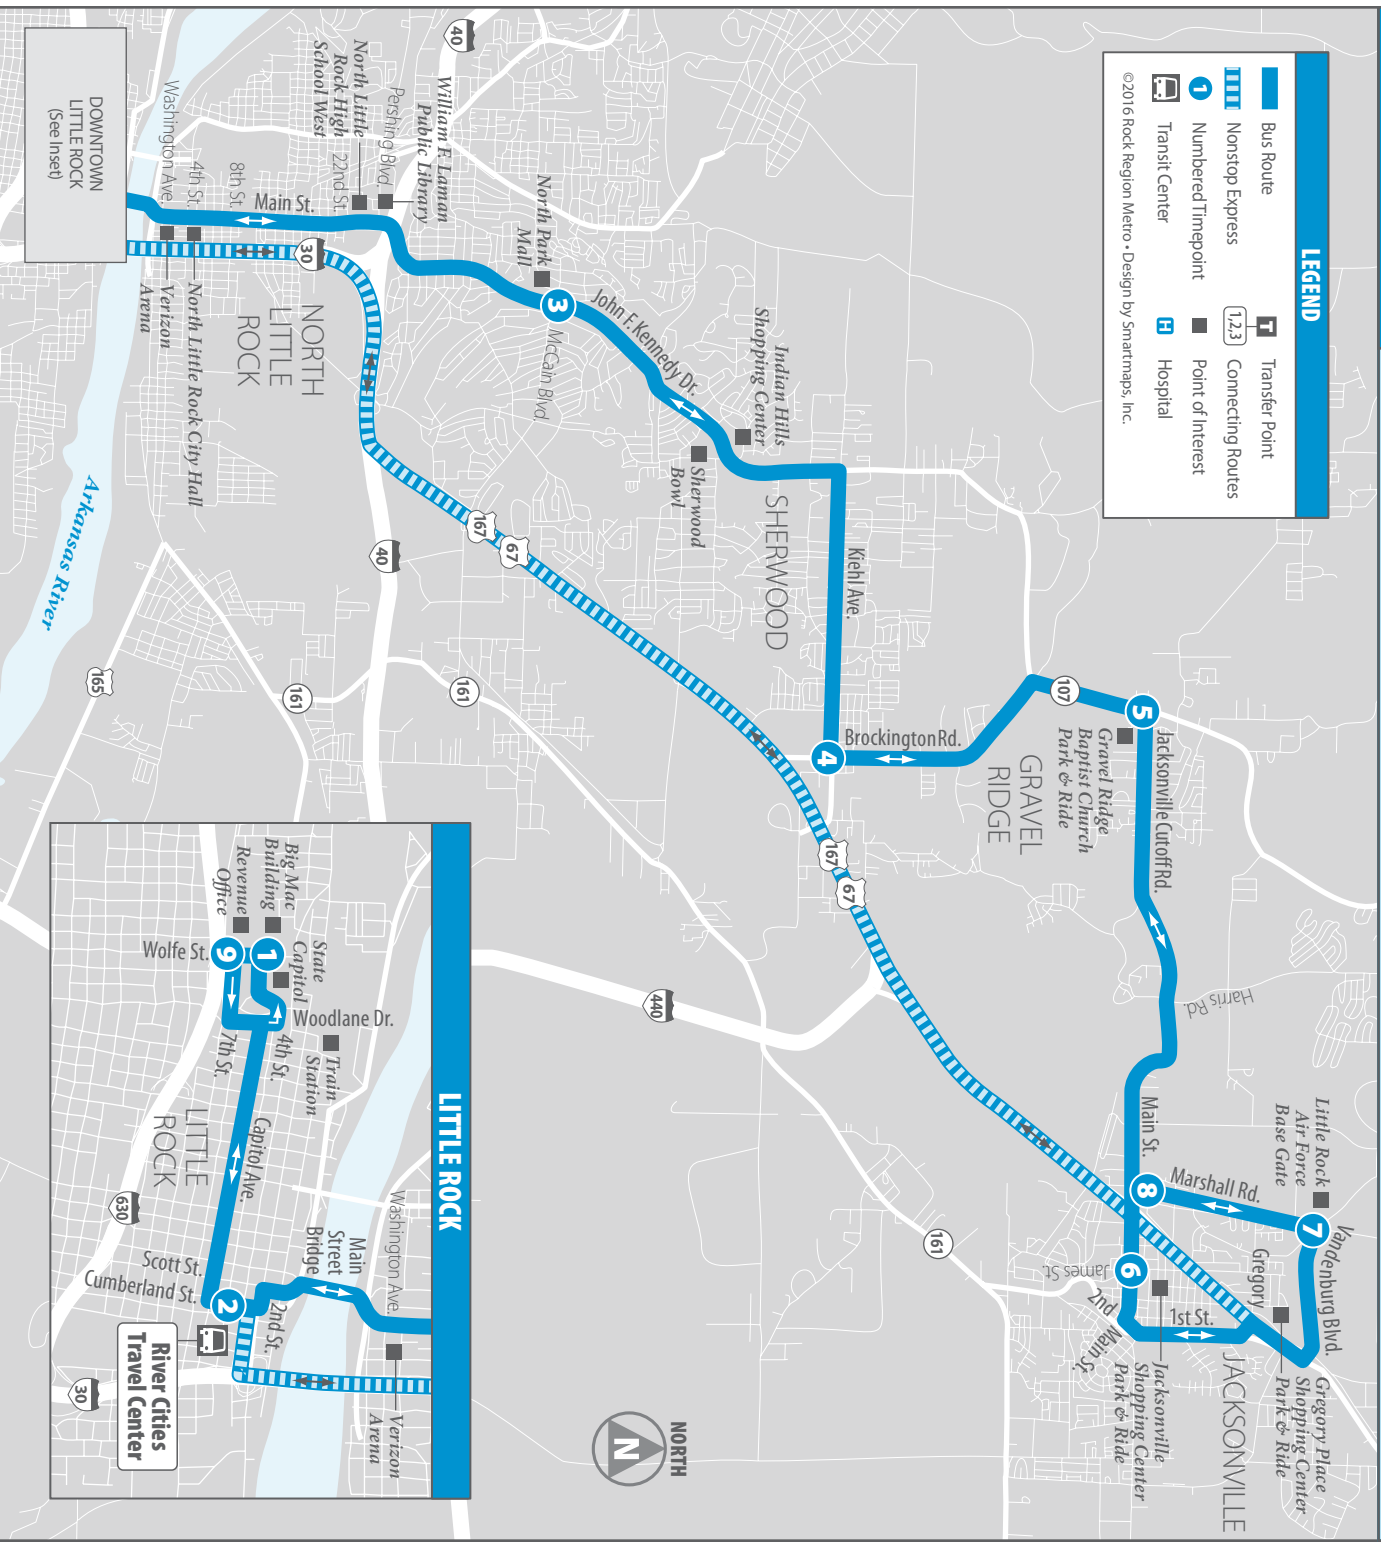

Transfer point. Shows where this bus intersects with other routes that are available for transfer. (Lugar de transbordo. Muestra donde el bus intersecta otras rutas para hacer transbordar.)

The timetable shows when the bus is scheduled to depart numbered timepoints. Departure times may vary and depend on traffic and weather conditions. Arrive at the bus stop about 5 minutes early to avoid missing the bus. (El itinerario muestra cuando el bus está programado para partir en los tiempos indicados. Los tiempos de salida de los buses pueden variar dependiendo de las condiciones del tráfico y del tiempo. Llegue a la parada del bus con 5 minutos de antelación para evitar perder el bus.)

FIND A BUS:
DOWNLOAD THE METROtrack APP

Rock Region
METRO

501-375-1163 rrmetro.org @rrmetro rrmetro

River Cities Travel Center | 310 E. Capitol Ave., Little Rock

36

Jacksonville / Sherwood Express

- Gravel Ridge
- River Cities Travel Center
- Downtown Little Rock
- Gregory Place Shopping Center
- Jacksonville Shopping Center
- Arkansas State Capitol Building
- Little Rock Air Force Base
- Indian Hills Shopping Center
- North Park Mall

Route 36

Jacksonville / Sherwood Express

MONDAY-FRIDAY • FROM DOWNTOWN TO JACKSONVILLE

Stop	1	2	3	4	5	6	7	8
Big Mac Building								
River Cities Travel Center								
JFK & McCain								
Kiehl & Brockington								
Jacksonville Cutoff & Hwy 107								
Jacksonville Shopping Ctr.								
Marshall & Vandenberg								
Marshall & Main								

**Bus begins at Capitol and Woodlane at 6:10 pm. It does not serve stops west of the State Capitol Building.

SEE OTHER SIDE FOR TRIPS FROM JACKSONVILLE TO DOWNTOWN LITTLE ROCK