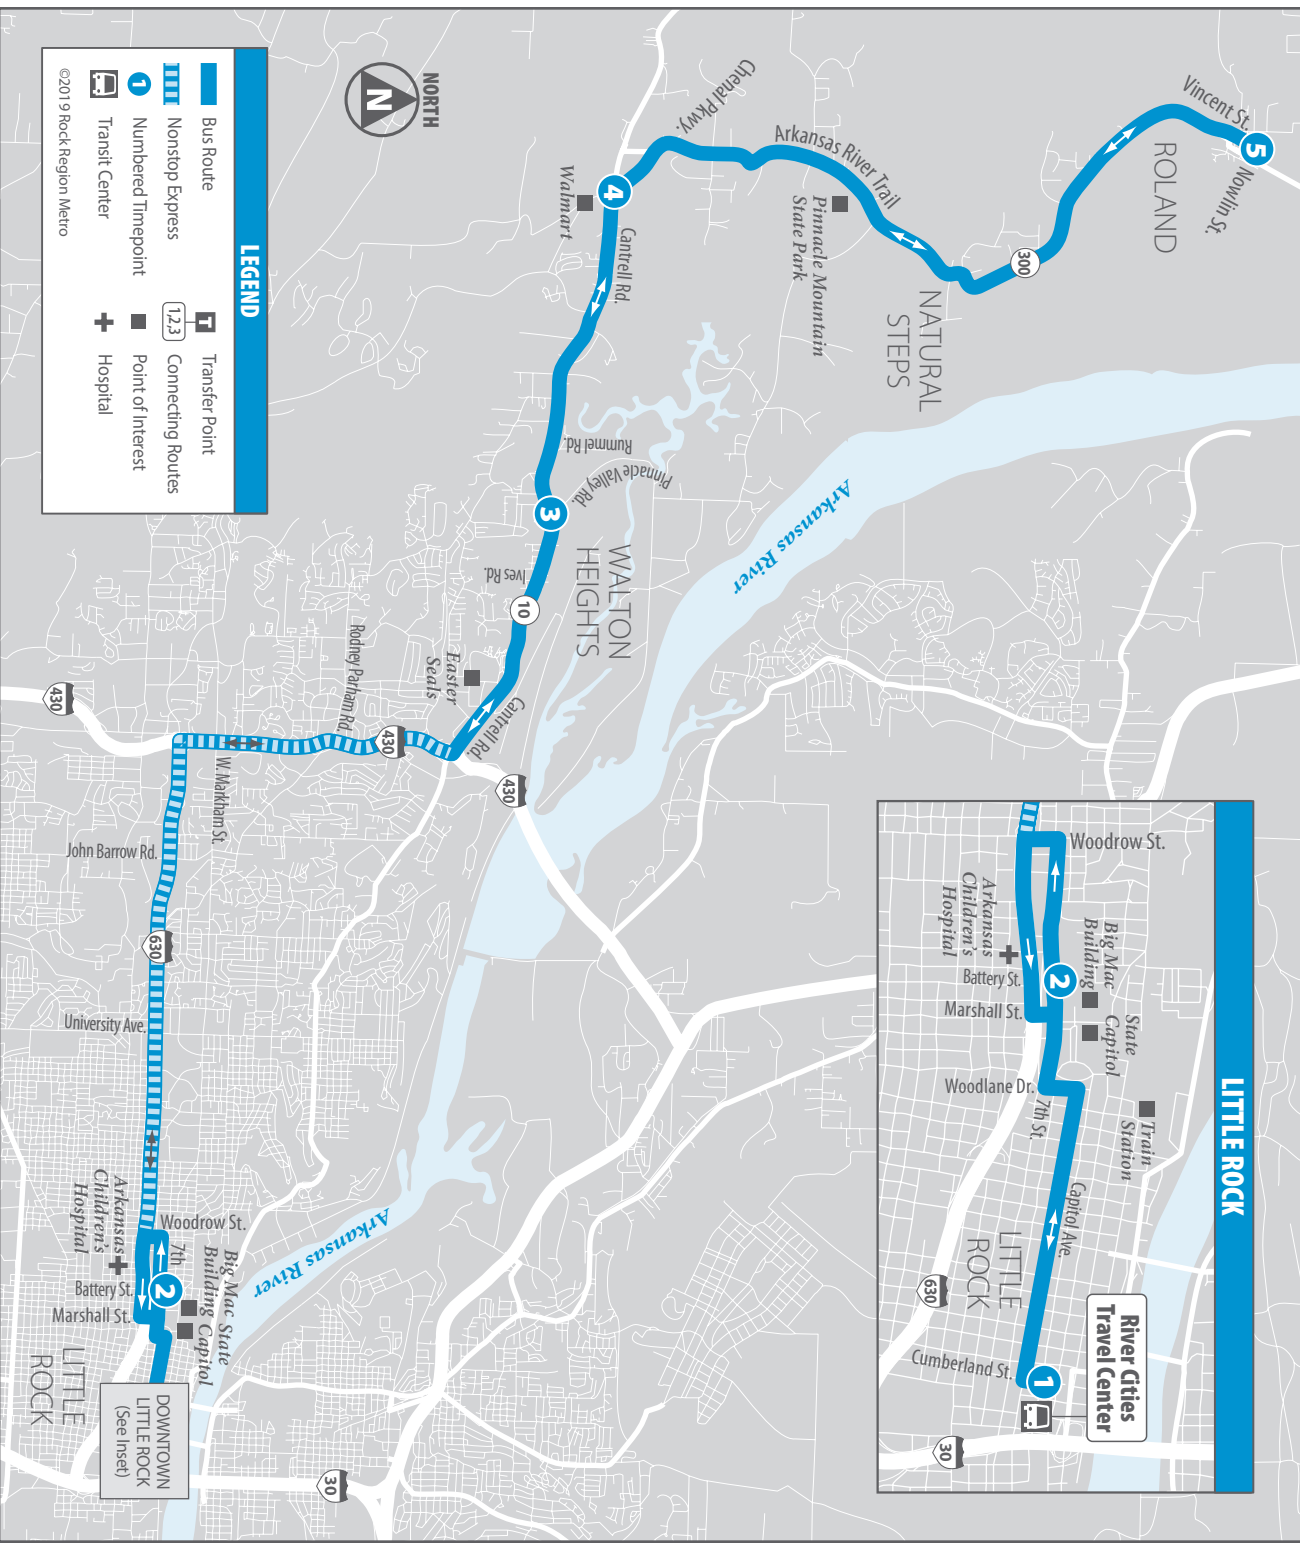

\* These trips make all local stops to Highway 10 & I-430, then operate nonstop to the River Cities Travel Center.

## Pinnacle Mountain Express

- Roland
- Walton Heights
- Arkansas State Capitol Building
- Downtown Little Rock
- River Cities Travel Center
- Pinnacle Mountain State Park
- Highway 10 Corridor

**FIND A BUS:**  
DOWNLOAD THE METROtrack APP

# Route 25

## MONDAY-FRIDAY • FROM DOWNTOWN LITTLE ROCK TO ROLAND

1	2	3	4	5
River Cities Travel Center	7th & Battery	Highway 10 & Pinnacle Valley	Chenal Pkwy & Hwy 10	Nowlin & Vincent