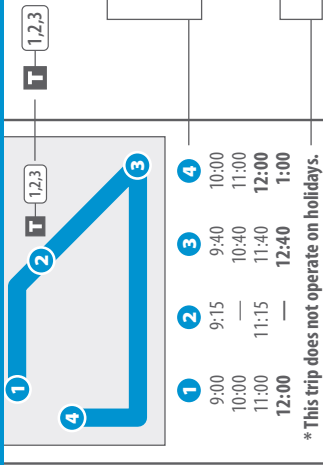

# MONDAY-FRIDAY • FROM ROLAND TO DOWNTOWN LITTLE ROCK

- 5

Nowlin & Vincent
- 4

Highway 10 & Chenal Parkway
- 3

Highway 10 & Pinnacle Valley
- 2

Marshall & 7th
- 1

River Cities Travel Center

A.M.	6:58 7:28	7:12 7:42	7:21 7:51	7:41 8:11	7:52 8:22
P.M.	5:33 6:03	5:47 6:17	* 5:56 * 6:26	NONSTOP ON I-430 & I-630 NONSTOP ON I-430 & I-630	6:16 6:46

\* These trips make all local stops to Highway 10 & I-430, then operate nonstop to the River Cities Travel Center.

## INSTRUCTIONS/INSTRUCCIONES

**Transfer point.** Shows where this bus intersects with other routes that are available for transfer. (Lugar de transbordo. Muestra donde el bus intersecta otras rutas para hacer transbordo.)

## MONDAY-FRIDAY • FROM DOWNTOWN LITTLE ROCK TO ROLAND

1	2	3	4	5
River Cities Travel Center	7th & Battery	Highway 10 & Pinnacle Valley	Chenal Pkwy & Hwy 10	Nowlin & Vincent