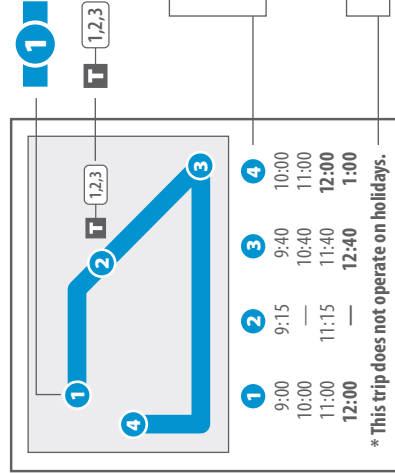

SUNDAY • FROM MIDTOWN

	2	3	4	5	6
	Midtown Target	University & 32nd	65th & Lancaster	Baseline & Geyer Springs	Walmart on Baseline
A.M.	—	—	8:29	8:37	8:52
	9:43	9:51	9:59	10:07	10:22
P.M.	11:13	11:21	11:29	11:37	11:52
	12:43	12:51	12:59	1:07	1:22
	2:13	2:21	2:29	2:37	2:52
	3:43	3:51	3:59	4:07	4:22

SUNDAY • TO MIDTOWN

	6	5	4	3	2
	Walmart on Baseline	Baseline & Geyer Springs	65th & Lancaster	University & 32nd	Midtown Target
A.M.	9:00	9:08	9:16	9:25	9:33
	10:30	10:38	10:46	10:55	11:03
P.M.	12:00	12:08	12:16	12:25	12:33
	1:30	1:38	1:46	1:55	2:03
	3:00	3:08	3:16	3:25	3:33
	4:30	4:38	4:46	—	—

All buses have video/audio monitoring, are ADA-accessible and are equipped with bike racks. Todo los buses tienen video y audio, son ADA-accesible y son equipados con portabicicletas.

INSTRUCCIONES/INSTRUCCIONES

The bus stops at this location at listed times. Look for column of times below the matching symbol in the schedule. (El bus para en este lugar según el itinerario. Mire la columna de tiempos de llegada de acuerdo al símbolo en el horario.)

Transfer point. Shows where this bus intersects with other routes that are available for transfer. (Lugar de transbordo. Muestra donde el bus interseca otras rutas para hacer transbordar.)

The timetable shows when the bus is scheduled to depart numbered timepoints. Departure times may vary and depend on traffic and weather conditions. Arrive at the bus stop about 5 minutes early to avoid missing the bus. (El itinerario muestra cuando el bus está programado para partir en los tiempos indicados. Los tiempos de salida de los buses pueden variar dependiendo de las condiciones del tráfico y del tiempo. Llegue a la parada del bus con 5 minutos de antelación para evitar perder el bus.)

Watch for special notes that appear at the bottom of the page. They are usually marked with an asterisk (*). (Ponga atención a las pequeñas notas en la parte inferior de la página. Estas están usualmente marcadas con asteriscos.)

501-375-1163 rrmetro.org @rrmetro rrmetro

River Cities Travel Center | 310 E. Capitol Ave., Little Rock