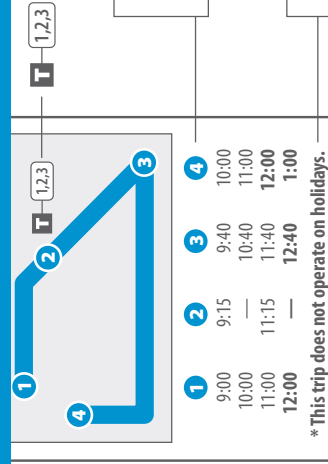

SATURDAY • FROM DOWNTOWN LITTLE ROCK TO HENSLEY

- 1 2 3 4 5 6 7

River Cities Travel Center Roosevelt & Springer Sweet Home Higgins Wrightsville Woodson Hensley

A.M.	9:45 11:15	9:56 11:26	10:02 11:32	10:06 11:36	10:15 11:45	10:24 11:54	10:28 11:58
P.M.	12:45 2:15	12:56 2:26	1:02 2:32	1:06 2:36	1:15 2:45	1:24 2:54	1:28 2:58
	3:45 5:15	3:56 5:27	4:02 5:33	4:06 5:37	4:15 5:46	4:24 5:55	4:28 5:59

SATURDAY • FROM HENSLEY TO DOWNTOWN LITTLE ROCK

- 7 6 5 4 3 2 1

Hensley Woodson Wrightsville Higgins Sweet Home Roosevelt & Springer River Cities Travel Center

A.M.	9:00 10:28	9:04 10:33	9:15 10:42	9:24 10:52	9:26 10:54	9:34 11:02	9:44 11:12
P.M.	11:58 1:28	12:03 1:33	12:12 1:42	12:22 1:52	12:24 1:54	12:32 2:02	12:42 2:12
	2:58 4:28	3:03 4:33	3:12 4:42	3:22 4:52	3:24 4:54	3:32 5:02	3:42 5:12
	5:59	6:04	6:13	6:23	6:25	6:33	6:43

INSTRUCCIONES/INSTRUCCIONES

Transfer point. Shows where this bus intersects with other routes that are available for transfer. (Lugar de transbordo. Muestra donde el bus interseca otras rutas para hacer transbordo.)