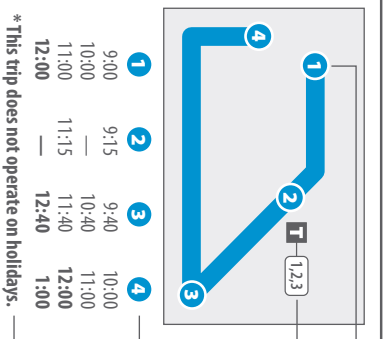

*This trip does not operate on holidays.