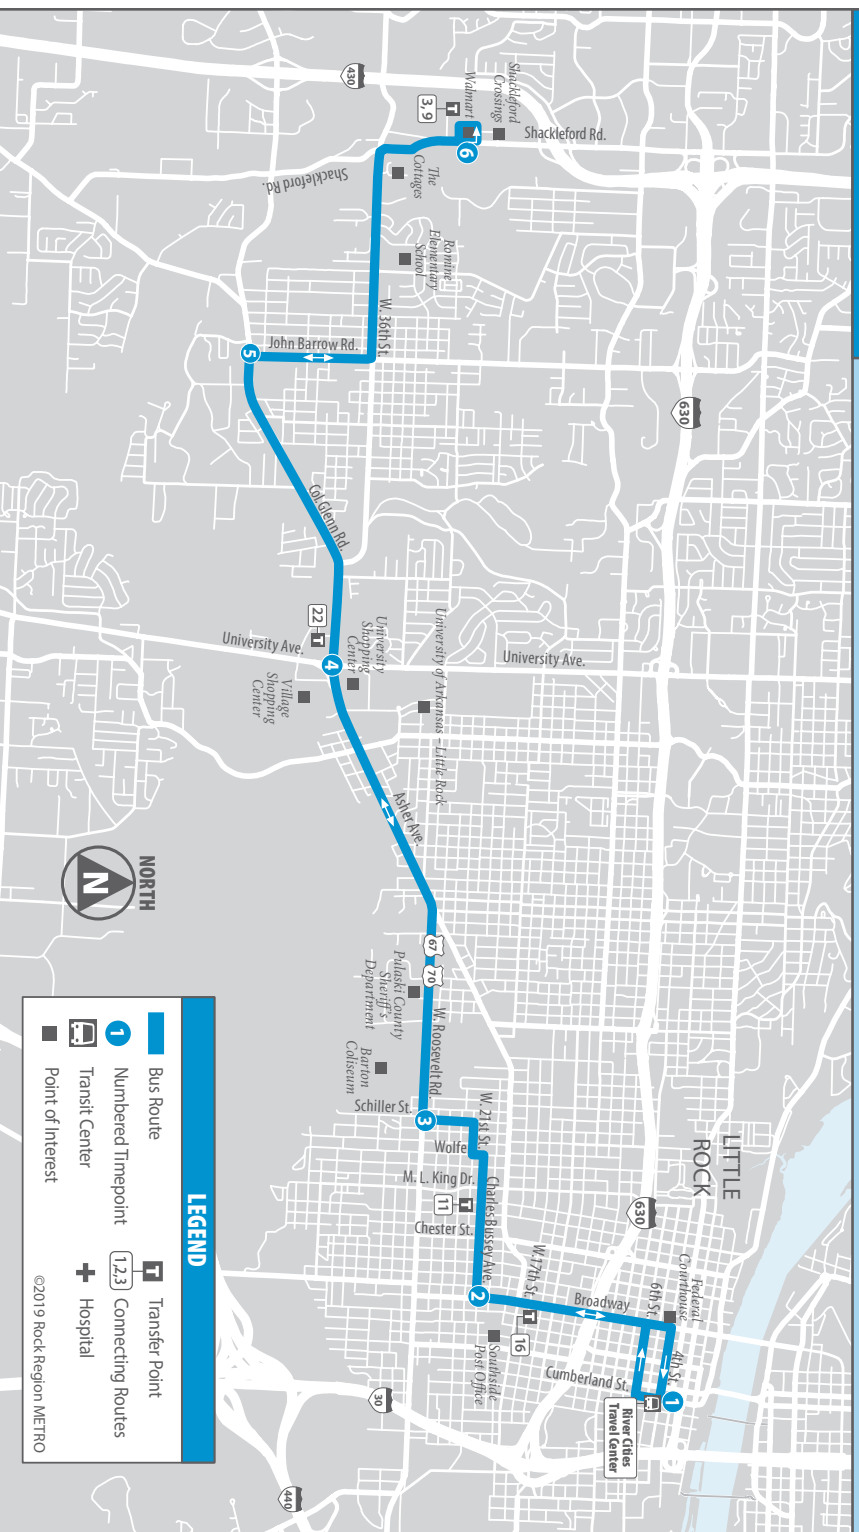

Route 14

Rosedale

MONDAY-FRIDAY • FROM DOWNTOWN

	1	2	3	4	5	6
	River Cities Travel Center	Charles Bussey & Broadway	Schiller & Roosevelt	Colonel Glenn & University	Colonel Glenn & John Barrow	Walmart at Shackleford
A.M.	6:10 6:45	6:20 6:55	6:27 7:02	6:38 7:13	6:44 7:19	6:54* 7:29*
	7:20 7:55	7:30 8:05	7:37 8:12	7:48 8:23	7:54 8:29	8:04* 8:39*
	8:30 9:05	8:40 9:15	8:47 9:22	8:58 9:33	9:04 9:39	9:14* 9:49*
	9:40 10:15	9:50 10:25	9:57 10:32	10:08 10:43	10:14 10:49	10:24* 10:59*
	10:50 11:25	11:00 11:35	11:07 11:42	11:18 11:53	11:24 11:59	11:34* 12:09*
P.M.	12:00 12:35	12:10 12:45	12:17 12:52	12:28 1:03	12:34 1:09	12:44* 1:19*
	1:10 1:45	1:20 1:55	1:27 2:02	1:38 2:13	1:44 2:19	1:54* 2:29*
	2:20 2:55	2:30 3:05	2:37 3:12	2:48 3:23	2:54 3:29	3:04* 3:39*
	3:30 4:05	3:40 4:15	3:47 4:22	3:58 4:33	4:04 4:39	4:14* 4:49*
	4:38 5:15	4:48 5:25	4:55 5:32	5:06 5:43	5:12 5:49	5:22* 5:59*
	5:50 6:20	6:00 6:30	6:07 6:37	6:18 6:48	6:24 6:54	6:34* 7:04*
	7:00 8:00	7:10 8:10	7:17 8:17	7:28 8:28	7:34 8:34	7:44* 8:44

* Bus goes on to serve Route 3 Baptist Medical Center Inbound to downtown.

MONDAY-FRIDAY • TO DOWNTOWN

	6	5	4	3	2	1
	Walmart at Shackleford Crossings	Colonel Glenn & John Barrow	Colonel Glenn & University	Schiller & Roosevelt	Charles Bussey & Broadway	River Cities Travel Center
A.M.	5:20 5:55	5:31 6:06	5:37 6:12	5:48 6:23	5:55 6:30	6:04** 6:39**
	6:30 7:05	6:41 7:16	6:47 7:22	6:58 7:33	7:05 7:40	7:14** 7:49**
	7:40 8:15	7:51 8:26	7:57 8:32	8:08 8:43	8:15 8:50	8:24** 8:59**
	8:50 9:25	9:01 9:36	9:07 9:42	9:18 9:53	9:25 10:00	9:34** 10:09**
	10:00 10:35	10:11 10:46	10:17 10:52	10:28 11:03	10:35 11:10	10:44** 11:19**
	11:10 11:45	11:21 11:56	11:27 12:02	11:38 12:13	11:45 12:20	11:54** 12:29**
P.M.	12:20 12:55	12:31 1:06	12:37 1:12	12:48 1:23	12:55 1:30	1:04** 1:39**
	1:30 2:05	1:41 2:16	1:47 2:22	1:58 2:33	2:05 2:40	2:14** 2:49**
	2:40 3:15	2:51 3:26	2:57 3:32	3:08 3:43	3:15 3:50	3:24** 3:59**
	3:50 4:25	4:01 4:36	4:07 4:42	4:18 4:53	4:25 5:00	4:34** 5:09**
	5:00 5:32	5:11 5:43	5:17 5:49	5:28 6:00	5:35 6:07	5:44** 6:16**
	6:10 6:45	6:21 6:56	6:27 7:02	6:38 7:13	6:45 7:20	6:54** 7:29**
	7:12 7:55	7:23 8:06	7:29 8:12	7:40 8:23	7:47 8:30	7:56** 8:39**

**Bus goes on to serve Route 3 Baptist Medical Center Outbound to Walmart on Shackleford.

All buses have video/audio monitoring, are ADA-accessible and are equipped with bike racks. Todo los buses tienen video y audio, son ADA-accesible y son equipados con portabicicletas.

INSTRUCTIONS/INSTRUCCIONES

1

The bus stops at this location at listed times. Look for column of times below the matching symbol in the schedule. (El bus para en este lugar según el itinerario. Mire la columna de tiempos de llegada de acuerdo al símbolo en el horario.)

1,2,3

Transfer point. Shows where this bus intersects with other routes that are available for transfer. (Lugar de transbordo. Muestra donde el bus intersecta otras rutas para hacer transbordar.)