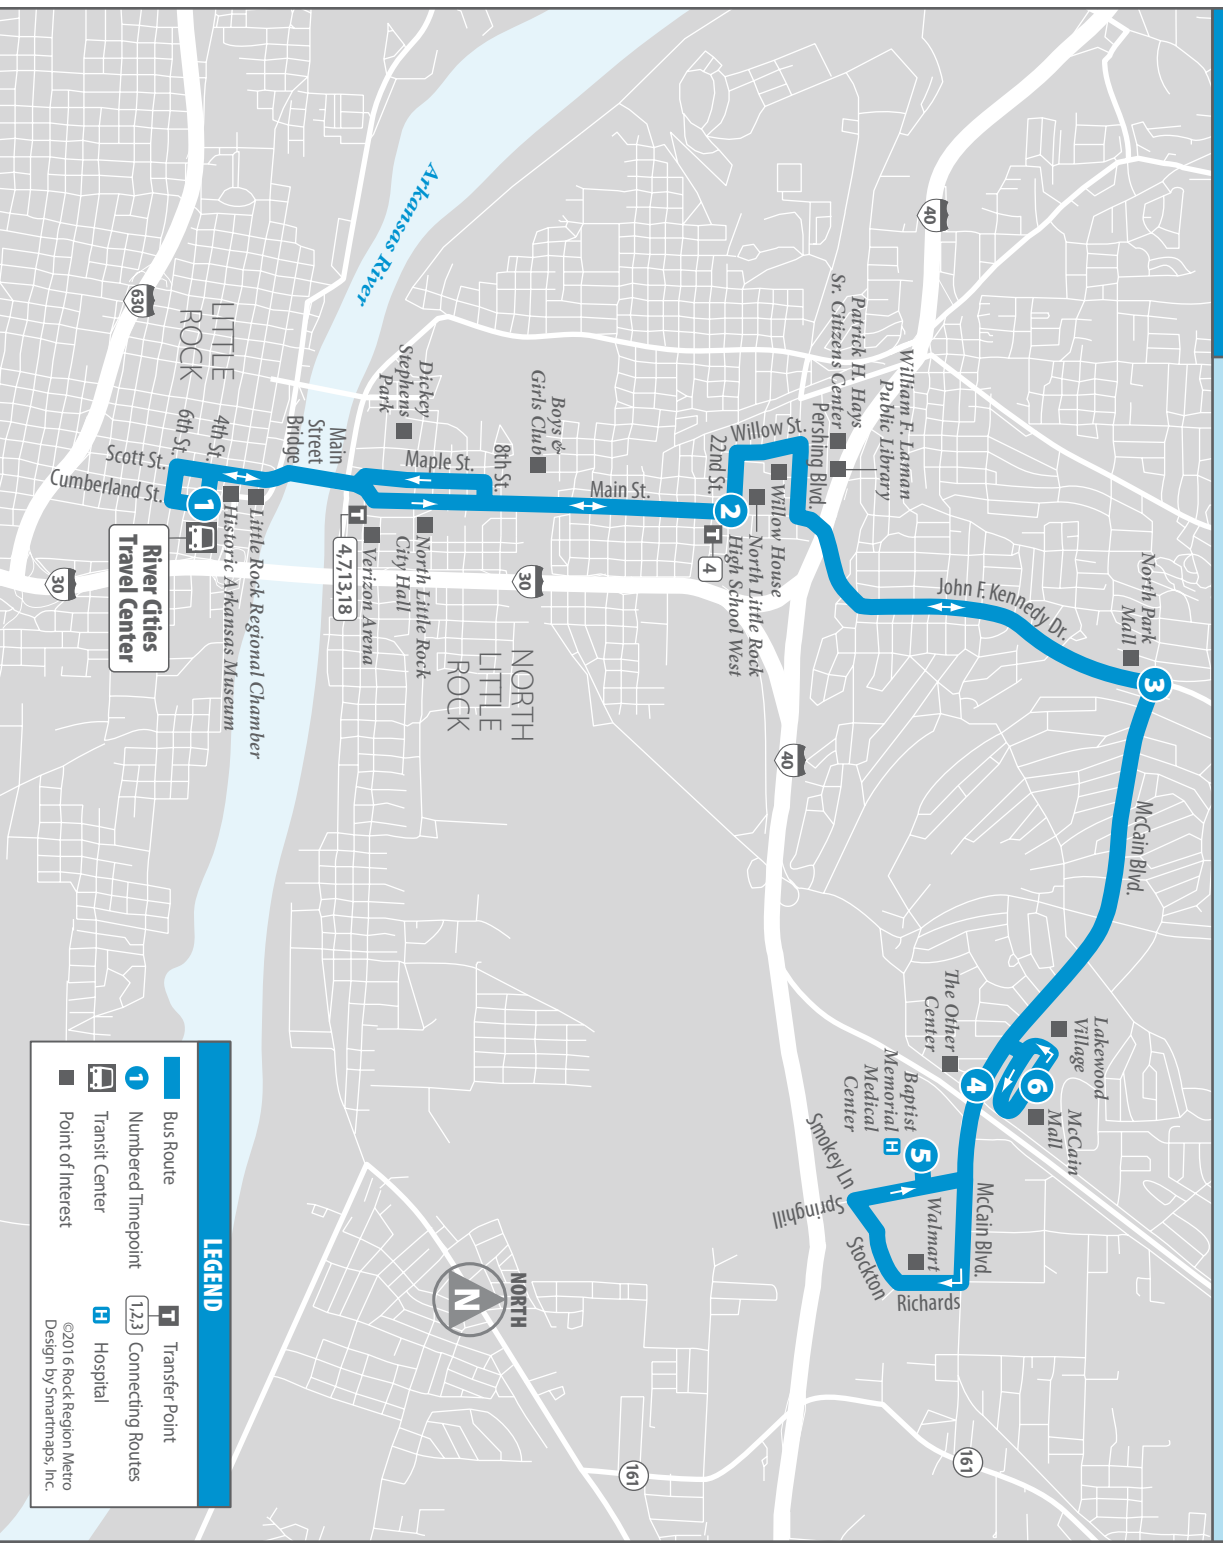

Route 10

McCain Mall

MONDAY-FRIDAY • FROM DOWNTOWN

	1	2	3	4	5	6
	River Cities Travel Center	22nd & Main	J.F.K. & McCain	The Other Center	Baptist Memorial Hospital	McCain Mall
A.M.	—	—	—	—	5:30 6:06	5:37 6:13
6:15	—	6:27	6:38	6:46	6:31 6:56	6:39 7:05
6:45	6:57	7:27	7:08	7:16	7:26 7:56	7:35 8:05
7:15	7:57	8:27	8:08	8:16	8:26 8:56	8:35 9:05
7:45	8:15	8:57	8:38	8:46	9:26 9:56	9:35 10:05
8:15	9:15	9:27	9:08	9:16	10:26 10:56	10:35 11:05
8:45	9:45	9:57	10:08	10:16	11:26 11:56	11:35 12:05
9:15	10:15	10:27	10:38	10:46	12:26 12:56	12:35 1:05
9:45	10:45	10:57	11:08	11:16	1:26 1:56	1:35 2:05
10:15	11:15	11:27	11:38	11:46	2:26 2:56	2:35 3:05
10:45	11:45	11:57	12:08	12:16	3:26 3:56	3:35 4:05
11:15	12:15	12:27	12:38	12:46	4:26 4:56	4:35 5:05
11:45	12:45	12:57	1:08	1:16	5:19 5:47	5:30 6:06
12:15	1:15	1:27	1:38	1:46	6:16 6:51	6:35 7:10
12:45	1:45	1:57	2:08	2:16	7:44 8:28	8:01 8:45
1:15	2:15	2:27	2:38	2:46		
2:45	3:15	3:27	3:38	3:46		
3:15	3:45	3:57	4:08	4:16		
3:45	4:15	4:27	4:38	4:46		
4:15	4:45	4:58	5:10	5:19		
4:45	5:15	5:28	5:39	5:47		
5:45	6:20	6:32	6:08	6:16		
6:20	6:58	7:10	6:43	6:51		
7:15	7:53	8:05	7:37	7:44		
8:00	8:38	8:50	8:21	8:28		

MONDAY-FRIDAY • TO DOWNTOWN

	6	3	2	1
	McCain Mall	J.F.K. & McCain	22nd & Main	River Cities Travel Center
A.M.	5:37 6:13	5:45 6:20	5:55 6:30	6:07 6:42
6:39	7:08	6:47	6:58	7:10
7:08	7:38	7:16	7:27	7:39
7:38	8:08	7:46	7:57	8:09
8:08	8:38	8:16	8:27	8:39
8:38	9:08	8:46	8:57	9:09
9:08	9:38	9:16	9:27	9:39
9:38	10:08	9:46	9:57	10:09
10:08	10:38	10:16	10:27	10:39
10:38	11:08	10:46	10:57	11:09
11:08	11:38	11:16	11:27	11:39
11:38	12:08	11:46	11:57	12:09
12:08	12:38	12:16	12:27	12:39
12:38	1:08	12:46	12:57	1:09
1:08	1:38	1:16	1:27	1:39
2:08	2:38	1:46	1:57	2:09
2:38	3:08	2:16	2:27	2:39
3:08	3:38	2:46	2:57	3:09
3:38	4:08	3:16	3:27	3:39
4:08	4:38	3:46	3:57	4:09
4:38	5:08	4:16	4:27	4:39
5:08	5:38	4:46	4:57	5:09
5:38	6:06	5:16	5:27	5:39
6:38	7:17	6:46	6:57	7:09
7:17	8:01	7:25	7:36	7:48
		8:09	8:19	8:30

All buses have video/audio monitoring, are ADA-accessible and are equipped with bike racks. Todo los buses tienen video y audio, son ADA-accessible y son equipados con portabicicletas.

INSTRUCTIONS/INSTRUCCIONES

The bus stops at this location at listed times. Look for column of times below the matching symbol in the schedule. (El bus para en este lugar según el itinerario. Mire la columna de tiempos de llegada de acuerdo al símbolo en el horario.)

Transfer point. Shows where this bus intersects with other routes that are available for transfer. (Lugar de transbordo. Muestra donde el bus intersecciona otras rutas para hacer transbordo.)

* This trip does not operate on holidays.